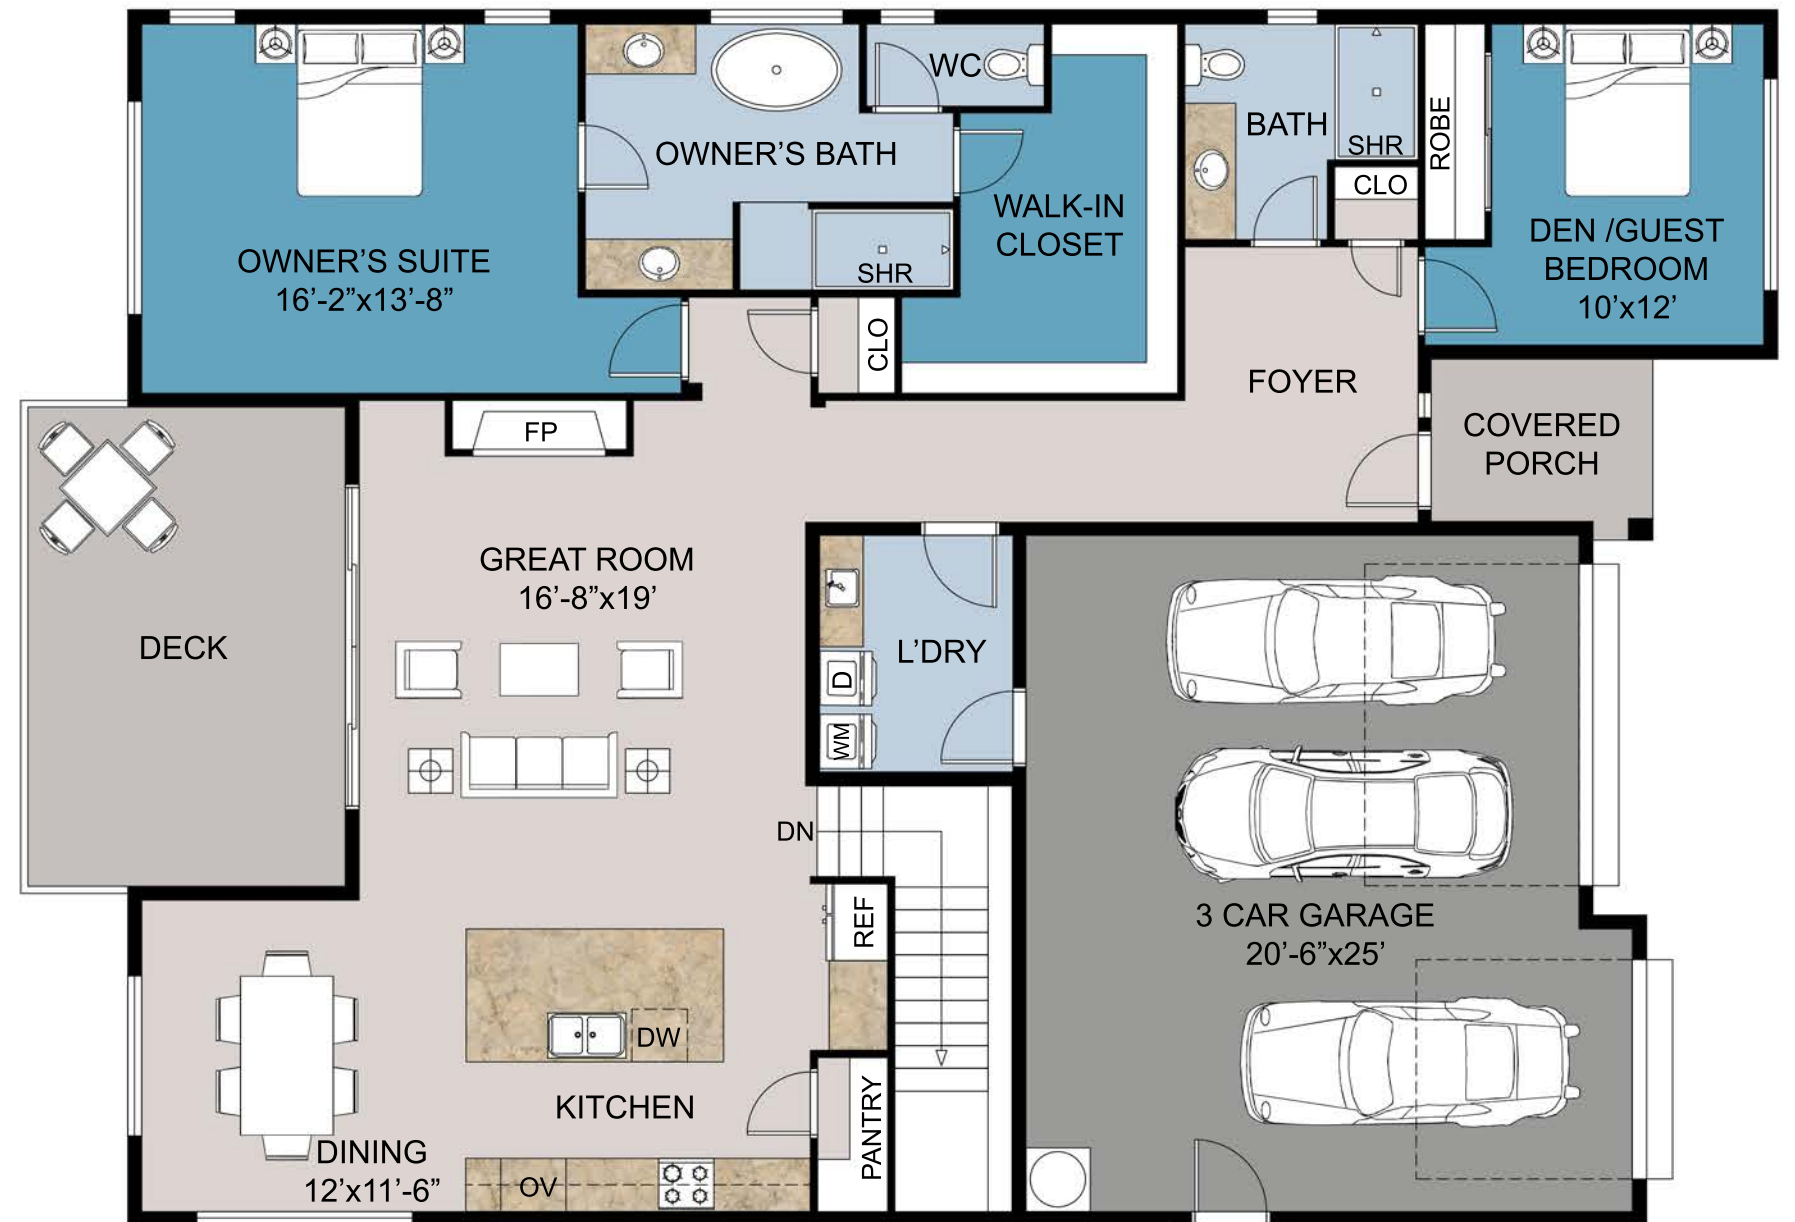

COVE

B A S E M E N T

M A I N L E V E L

← Water View

This floor plan is intended for general representation of the proposed layout and shall be used for illustrative purposes only. All images are not intended to form any contract or warranty, and do not represent a true or accurate depiction of the finalized product as specification may vary.